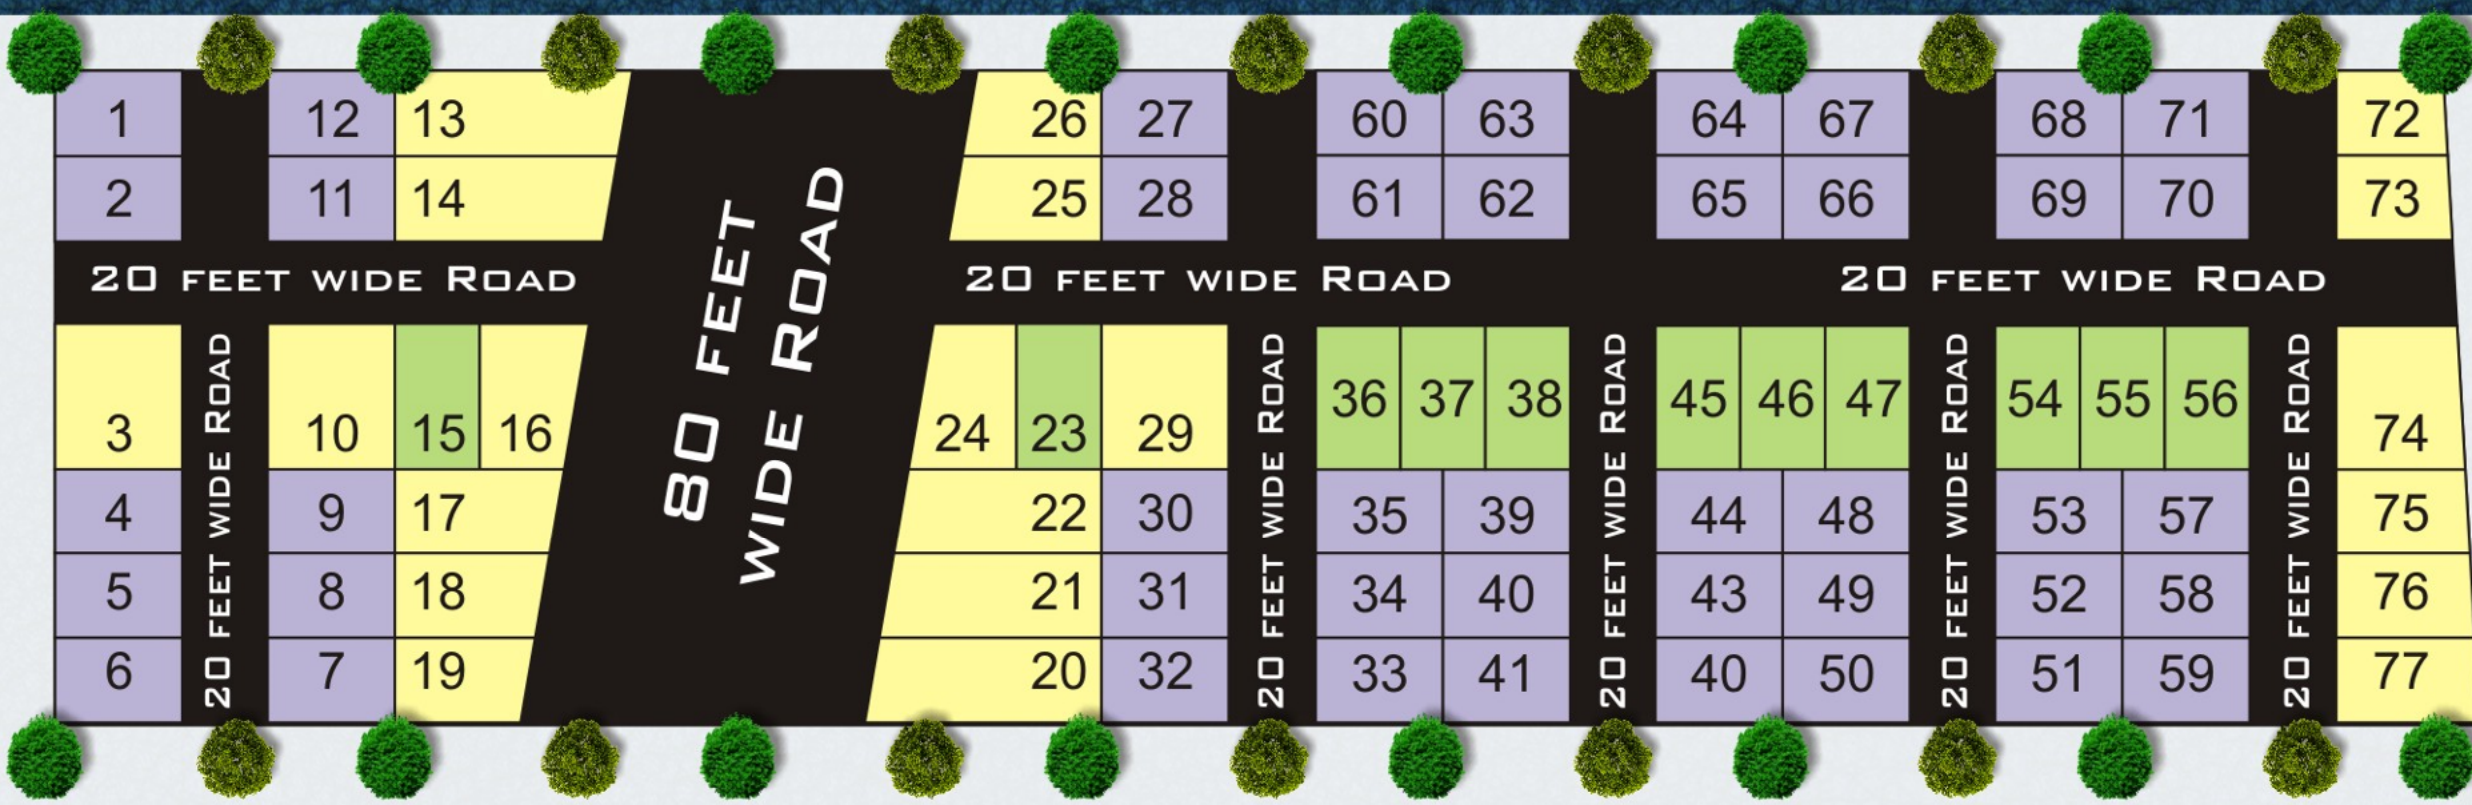

## Specialties

Surrounded with Fencing Compound

Electrification

80 Feet & 20 Feet BT Roads

Plantation on the road side

Well planned street lights

Water Supply

Surrounded by :

- BITM Engineering College**
- KHB Colony**
- Temples**
- BUDA Layouts**
- Hotels & Parks**
- Rameshwari Nagar**

A Splendid Landmark @ Sy. No. 774/1B to the extent 2 Acers

- 20 FEET X 30 FEET
- 20 FEET X 34 FEET
- ODD SIZE

# Route Map